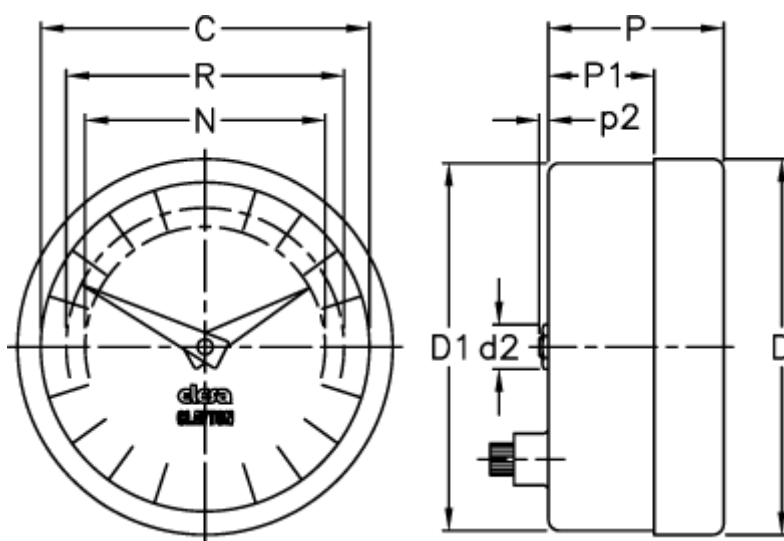

Article number: 2307024295

Description: E+G Positive drive indicator  
PA02-0004-S

## Measures

C = 60

R = 51

D = 68.4

D1 = 67.0

d2 = 8

N = 44

P = 32